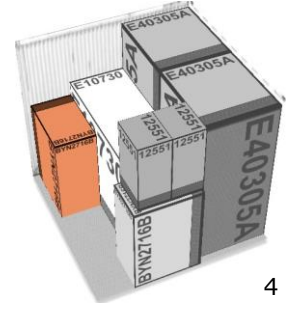

CUSTOMERS: ABC STORE

ID# 00030956

PALLET: 01 of 02

PACKING LIST									
NO	Item Code	Item Name	QTY (Pcs)	Dimensions			Gross Weight (Kg)	Volume (CBM)	Note
				D (cm)	W (cm)	H (Cm)			
1	16136	Cheeky Monkey Rust 2	2	28.0	36.0	44.0	2.6	0.09	Pallet Dimensions : (D 115cm W115cm H 13cm) Gross Weight: (25-30 Kg)
2	991107	Holly Leaf Merry Christmas Sign and Stake	2	8.5	53.0	54.5	2.0	0.05	
3	B10110	Glass Bottle 1 Litter	5	13.0	13.0	25.0	8.0	0.02	
4	E40361B	Italian Job Mini Blue	2	99.5	50.0	42.0	26.0	0.42	
5	E40346	Parrot Beverage Tub Standing	2	29.0	46.5	59.5	7.0	0.16	
6	991041	Pig Barnyard	1	56.5	29.5	44.0	4.1	0.07	
7	BYN2716B	The Mini Sleigh	1	27.0	61.5	44.0	5.9	0.07	
8	EC1100	Dolly P Small	2	33.5	42.5	53.5	9.0	0.15	
Total			17				64.6	1.04	

PACKING LIST									
NO	Item Code	Item Name	QTY (Pcs)	Dimensions			Gross Weight (Kg)	Volume (CBM)	Note
				D (cm)	W (cm)	H (Cm)			
1	12551	Marsh Heron Standing	2	25.0	20.0	45.0	2.5	0.05	Pallet Dimensions : (D 115cm W115cm H 13cm) Gross Weight: (25-30 Kg)
2	E40305A	Airstream Cooler	2	105.0	47.0	55.5	29.6	0.55	
3	991109	Santas Hat Merry Christmas Sign and Stake	5	4.0	49.5	59.0	2.1	0.06	
4	BYN2716B	The Mini Sleigh	2	27.0	61.5	44.0	5.9	0.15	
5	E10730	Boo the Scarecrow Large	1	36.5	88.0	71.5	7.5	0.23	
Total			12				47.6	1.03	

1

2

3

4

5

6

7

8

ELEMENTS

PALLET
H 13 W 116 D 116
(cm)

PALLET BOX
H 112 W 116 D 116
(cm)

BIG ITEM
Various dimensions

PACKING METHODS

SINGLE PALLET PACKING

= 1 pallet + 1 pallet box

(H 125 x W 116 x D 116 cm)