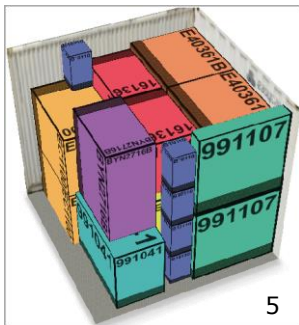

CUSTOMERS: ABC STORE

ID# 00030956

PALLET: 01 of 02

PACKING LIST									
NO	Item Code	Item Name	QTY (Pcs)	Dimensions			Gross Weight (Kg)	Volume (CBM)	Note
				D (cm)	W (cm)	H (Cm)			
1	16136	Cheeky Monkey Rust 2	2	28.0	36.0	44.0	2.6	0.09	Pallet Dimensions : (D 115cm W115cm H 13cm) Gross Weight: (25-30 Kg)
2	991107	Holly Leaf Merry Christmas Sign and Stake	2	8.5	53.0	54.5	2.0	0.05	
3	B10110	Glass Bottle 1 Litter	5	13.0	13.0	25.0	8.0	0.02	
4	E40361B	Italian Job Mini Blue	2	99.5	50.0	42.0	26.0	0.42	
5	E40346	Parrot Beverage Tub Standing	2	29.0	46.5	59.5	7.0	0.16	
6	991041	Pig Barnyard	1	56.5	29.5	44.0	4.1	0.07	
7	BYN2716B	The Mini Sleigh	1	27.0	61.5	44.0	5.9	0.07	
8	EC1100	Dolly P Small	2	33.5	42.5	53.5	9.0	0.15	
Total			17				64.6	1.04	

1

2

3

4

5

CUSTOMERS: ABC STORE

ID# 00030956

PALLET: 02 of 02

PACKING LIST									
NO	Item Code	Item Name	QTY (Pcs)	Dimensions			Gross Weight (Kg)	Volume (CBM)	Note
				D (cm)	W (cm)	H (Cm)			
1	12551	Marsh Heron Standing	2	25.0	20.0	45.0	2.5	0.05	Pallet Dimensions : (D 115cm W115cm H 13cm) Gross Weight: (25-30 Kg)
2	E40305A	Airstream Cooler	2	105.0	47.0	55.5	29.6	0.55	
3	991109	Santas Hat Merry Christmas Sign and Stake	5	4.0	49.5	59.0	2.1	0.06	
4	BYN2716B	The Mini Sleigh	2	27.0	61.5	44.0	5.9	0.15	
5	E10730	Boo the Scarecrow Large	1	36.5	88.0	71.5	7.5	0.23	
Total			12				47.6	1.03	

ELEMENTS

PALLET
H 13 W 116 D 116
(cm)

PALLET BOX
H 112 W 116 D 116
(cm)

BIG ITEM
Various dimensions

PACKING METHODS

SINGLE PALLET PACKING

= 1 pallet + 1 pallet box

(H 125 x W 116 x D 116 cm)