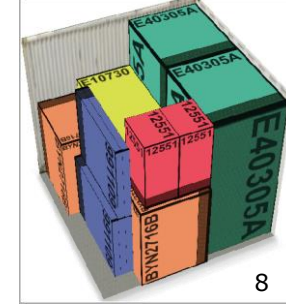

PACKING LIST									
NO	Item Code	Item Name	QTY (Pcs)	Dimensions			Gross Weight (Kg)	Volume (CBM)	Note
				D (cm)	W (cm)	H (Cm)			
1	12551	Marsh Heron Standing	2	25.0	20.0	45.0	2.5	0.05	Pallet Dimensions : (D 115cm W115cm H 13cm) Gross Weight: (25-30 Kg)
2	E40305A	Airstream Cooler	2	105.0	47.0	55.5	29.6	0.55	
3	991109	Santas Hat Merry Christmas Sign and Stake	5	4.0	49.5	59.0	2.1	0.06	
4	BYN2716B	The Mini Sleigh	2	27.0	61.5	44.0	5.9	0.15	
5	E10730	Boo the Scarecrow Large	1	36.5	88.0	71.5	7.5	0.23	
Total			12				47.6	1.03	

1

2

3

4

5

6

7

8

ELEMENTS

PALLET
H 13 W 116 D 116
(cm)

PALLET BOX
H 112 W 116 D 116
(cm)

BIG ITEM
Various dimensions

PACKING METHODS

SINGLE PALLET PACKING

= 1 pallet + 1 pallet box

(H 125 x W 116 x D 116 cm)

OR

= 1 pallet + 3~4 big items

TWO SINGLE PALLET PACKING

= 2 pallets + 2 pallet boxes

(H 250 x W 116 x D 116 cm)

OR

= 2 pallet + 1 pallet box + 3~4 big items

DOUBLE HEIGHT PALLET PACKING