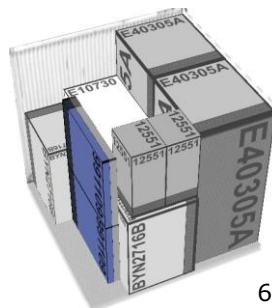

PACKING LIST									
NO	Item Code	Item Name	QTY (Pcs)	Dimensions			Gross Weight (Kg)	Volume (CBM)	Note
				D (cm)	W (cm)	H (Cm)			
1	12551	Marsh Heron Standing	2	25.0	20.0	45.0	2.5	0.05	Pallet Dimensions : (D 115cm W115cm H 13cm) Gross Weight: (25-30 Kg)
2	E40305A	Airstream Cooler	2	105.0	47.0	55.5	29.6	0.55	
3	991109	Santas Hat Merry Christmas Sign and Stake	5	4.0	49.5	59.0	2.1	0.06	
4	BYN2716B	The Mini Sleigh	2	27.0	61.5	44.0	5.9	0.15	
5	E10730	Boo the Scarecrow Large	1	36.5	88.0	71.5	7.5	0.23	
Total			12				47.6	1.03	

1

2

3

4

5

6

7

8

ELEMENTS

PALLET
H 13 W 116 D 116
(cm)

PALLET BOX
H 112 W 116 D 116
(cm)

BIG ITEM
Various dimensions

PACKING METHODS

SINGLE PALLET PACKING

= 1 pallet + 1 pallet box

(H 125 x W 116 x D 116 cm)

OR

= 1 pallet + 3~4 big items

TWO SINGLE PALLET PACKING

= 2 pallets + 2 pallet boxes

(H 250 x W 116 x D 116 cm)

OR

= 2 pallet + 1 pallet box + 3~4 big items

DOUBLE HEIGHT PALLET PACKING