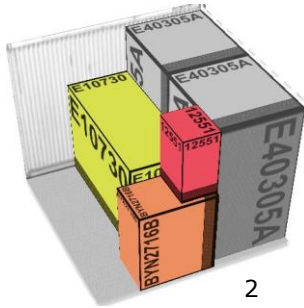

CUSTOMERS: ABC STORE

ID# 00030956

PALLET: 02 of 02

PACKING LIST									
NO	Item Code	Item Name	QTY (Pcs)	Dimensions			Gross Weight (Kg)	Volume (CBM)	Note
				D (cm)	W (cm)	H (Cm)			
1	12551	Marsh Heron Standing	2	25.0	20.0	45.0	2.5	0.05	Pallet Dimensions : (D 115cm W115cm H 13cm) Gross Weight: (25-30 Kg)
2	E40305A	Airstream Cooler	2	105.0	47.0	55.5	29.6	0.55	
3	991109	Santas Hat Merry Christmas Sign and Stake	5	4.0	49.5	59.0	2.1	0.06	
4	BYN2716B	The Mini Sleigh	2	27.0	61.5	44.0	5.9	0.15	
5	E10730	Boo the Scarecrow Large	1	36.5	88.0	71.5	7.5	0.23	
Total			12				47.6	1.03	

1

2

3

4

5

6

7

8