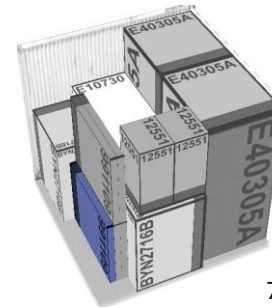

PACKING LIST									
NO	Item Code	Item Name	QTY (Pcs)	Dimensions			Gross Weight (Kg)	Volume (CBM)	Note
				D (cm)	W (cm)	H (Cm)			
1	12551	Marsh Heron Standing	2	25.0	20.0	45.0	2.5	0.05	Pallet Dimensions : (D 115cm W115cm H 13cm) Gross Weight: (25-30 Kg)
2	E40305A	Airstream Cooler	2	105.0	47.0	55.5	29.6	0.55	
3	991109	Santas Hat Merry Christmas Sign and Stake	5	4.0	49.5	59.0	2.1	0.06	
4	BYN2716B	The Mini Sleigh	2	27.0	61.5	44.0	5.9	0.15	
5	E10730	Boo the Scarecrow Large	1	36.5	88.0	71.5	7.5	0.23	
Total			12				47.6	1.03	

1

2

3

4

5

6

7

8

ELEMENTS

PALLET
H 13 W 116 D 116
(cm)

PALLET BOX
H 112 W 116 D 116
(cm)

BIG ITEM
Various dimensions

PACKING METHODS

SINGLE PALLET PACKING

= 1 pallet + 1 pallet box

(H 125 x W 116 x D 116 cm)

OR

= 1 pallet + 3~4 big items

TWO SINGLE PALLET PACKING

= 2 pallets + 2 pallet boxes

(H 250 x W 116 x D 116 cm)

OR

= 2 pallet + 1 pallet box + 3~4 big items

DOUBLE HEIGHT PALLET PACKING