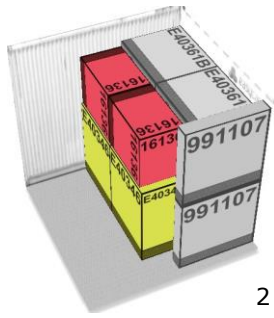

CUSTOMERS: ABC STORE

ID# 00030956

PALLET: 01 of 02

PACKING LIST									
NO	Item Code	Item Name	QTY (Pcs)	Dimensions			Gross Weight (Kg)	Volume (CBM)	Note
				D (cm)	W (cm)	H (Cm)			
1	16136	Cheeky Monkey Rust 2	2	28.0	36.0	44.0	2.6	0.09	Pallet Dimensions : (D 115cm W115cm H 13cm) Gross Weight: (25-30 Kg)
2	991107	Holly Leaf Merry Christmas Sign and Stake	2	8.5	53.0	54.5	2.0	0.05	
3	B10110	Glass Bottle 1 Litter	5	13.0	13.0	25.0	8.0	0.02	
4	E40361B	Italian Job Mini Blue	2	99.5	50.0	42.0	26.0	0.42	
5	E40346	Parrot Beverage Tub Standing	2	29.0	46.5	59.5	7.0	0.16	
6	991041	Pig Barnyard	1	56.5	29.5	44.0	4.1	0.07	
7	BYN2716B	The Mini Sleigh	1	27.0	61.5	44.0	5.9	0.07	
8	EC1100	Dolly P Small	2	33.5	42.5	53.5	9.0	0.15	
Total			17				64.6	1.04	

2