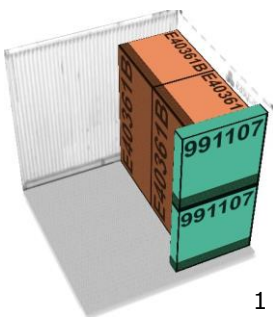

CUSTOMERS: ABC STORE

ID# 00030956

PALLET: 01 of 02

PACKING LIST									
NO	Item Code	Item Name	QTY (Pcs)	Dimensions			Gross Weight (Kg)	Volume (CBM)	Note
				D (cm)	W (cm)	H (Cm)			
1	16136	Cheeky Monkey Rust 2	2	28.0	36.0	44.0	2.6	0.09	Pallet Dimensions : (D 115cm W115cm H 13cm) Gross Weight: (25-30 Kg)
2	991107	Holly Leaf Merry Christmas Sign and Stake	2	8.5	53.0	54.5	2.0	0.05	
3	B10110	Glass Bottle 1 Litter	5	13.0	13.0	25.0	8.0	0.02	
4	E40361B	Italian Job Mini Blue	2	99.5	50.0	42.0	26.0	0.42	
5	E40346	Parrot Beverage Tub Standing	2	29.0	46.5	59.5	7.0	0.16	
6	991041	Pig Barnyard	1	56.5	29.5	44.0	4.1	0.07	
7	BYN2716B	The Mini Sleigh	1	27.0	61.5	44.0	5.9	0.07	
8	EC1100	Dolly P Small	2	33.5	42.5	53.5	9.0	0.15	
Total			17				64.6	1.04	

1

2

3

4

5

CUSTOMERS: ABC STORE

ID# 00030956

PALLET: 02 of 02

PACKING LIST									
NO	Item Code	Item Name	QTY (Pcs)	Dimensions			Gross Weight (Kg)	Volume (CBM)	Note
				D (cm)	W (cm)	H (Cm)			
1	12551	Marsh Heron Standing	2	25.0	20.0	45.0	2.5	0.05	Pallet Dimensions : (D 115cm W115cm H 13cm) Gross Weight: (25-30 Kg)
2	E40305A	Airstream Cooler	2	105.0	47.0	55.5	29.6	0.55	
3	991109	Santas Hat Merry Christmas Sign and Stake	5	4.0	49.5	59.0	2.1	0.06	
4	BYN2716B	The Mini Sleigh	2	27.0	61.5	44.0	5.9	0.15	
5	E10730	Boo the Scarecrow Large	1	36.5	88.0	71.5	7.5	0.23	
Total			12				47.6	1.03	

ELEMENTS

PALLET
H 13 W 116 D 116
(cm)

PALLET BOX
H 112 W 116 D 116
(cm)

BIG ITEM
Various dimensions

PACKING METHODS

SINGLE PALLET PACKING

= 1 pallet + 1 pallet box

(H 125 x W 116 x D 116 cm)