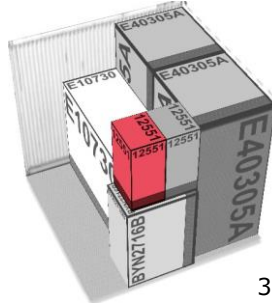

CUSTOMERS: ABC STORE

ID# 00030956

PALLET: 02 of 02

PACKING LIST									
NO	Item Code	Item Name	QTY (Pcs)	Dimensions			Gross Weight (Kg)	Volume (CBM)	Note
				D (cm)	W (cm)	H (Cm)			
1	12551	Marsh Heron Standing	2	25.0	20.0	45.0	2.5	0.05	Pallet Dimensions : (D 115cm W115cm H 13cm) Gross Weight: (25-30 Kg)
2	E40305A	Airstream Cooler	2	105.0	47.0	55.5	29.6	0.55	
3	991109	Santas Hat Merry Christmas Sign and Stake	5	4.0	49.5	59.0	2.1	0.06	
4	BYN2716B	The Mini Sleigh	2	27.0	61.5	44.0	5.9	0.15	
5	E10730	Boo the Scarecrow Large	1	36.5	88.0	71.5	7.5	0.23	
Total			12				47.6	1.03	

1

2

3

4

5

6

7

8