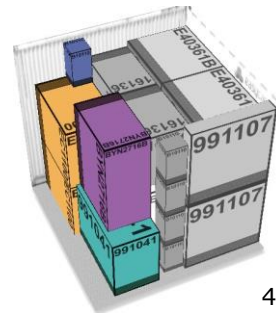

CUSTOMERS: ABC STORE

ID# 00030956

PALLET: 01 of 02

PACKING LIST									
NO	Item Code	Item Name	QTY (Pcs)	Dimensions			Gross Weight (Kg)	Volume (CBM)	Note
				D (cm)	W (cm)	H (Cm)			
1	16136	Cheeky Monkey Rust 2	2	28.0	36.0	44.0	2.6	0.09	Pallet Dimensions : (D 115cm W115cm H 13cm) Gross Weight: (25-30 Kg)
2	991107	Holly Leaf Merry Christmas Sign and Stake	2	8.5	53.0	54.5	2.0	0.05	
3	B10110	Glass Bottle 1 Litter	5	13.0	13.0	25.0	8.0	0.02	
4	E40361B	Italian Job Mini Blue	2	99.5	50.0	42.0	26.0	0.42	
5	E40346	Parrot Beverage Tub Standing	2	29.0	46.5	59.5	7.0	0.16	
6	991041	Pig Barnyard	1	56.5	29.5	44.0	4.1	0.07	
7	BYN2716B	The Mini Sleigh	1	27.0	61.5	44.0	5.9	0.07	
8	EC1100	Dolly P Small	2	33.5	42.5	53.5	9.0	0.15	
Total			17				64.6	1.04	

1

2

3

4

5

CUSTOMERS: ABC STORE

ID# 00030956

PALLET: 02 of 02

PACKING LIST									
NO	Item Code	Item Name	QTY (Pcs)	Dimensions			Gross Weight (Kg)	Volume (CBM)	Note
				D (cm)	W (cm)	H (Cm)			
1	12551	Marsh Heron Standing	2	25.0	20.0	45.0	2.5	0.05	Pallet Dimensions : (D 115cm W115cm H 13cm) Gross Weight: (25-30 Kg)
2	E40305A	Airstream Cooler	2	105.0	47.0	55.5	29.6	0.55	
3	991109	Santas Hat Merry Christmas Sign and Stake	5	4.0	49.5	59.0	2.1	0.06	
4	BYN2716B	The Mini Sleigh	2	27.0	61.5	44.0	5.9	0.15	
5	E10730	Boo the Scarecrow Large	1	36.5	88.0	71.5	7.5	0.23	
Total			12				47.6	1.03	

ELEMENTS

PALLET
H 13 W 116 D 116
(cm)

PALLET BOX
H 112 W 116 D 116
(cm)

BIG ITEM
Various dimensions

PACKING METHODS

SINGLE PALLET PACKING

= 1 pallet + 1 pallet box

(H 125 x W 116 x D 116 cm)