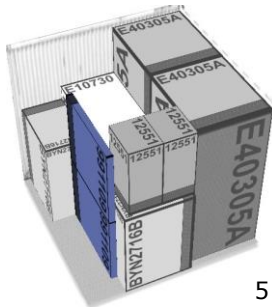

PACKING LIST									
NO	Item Code	Item Name	QTY (Pcs)	Dimensions			Gross Weight (Kg)	Volume (CBM)	Note
				D (cm)	W (cm)	H (Cm)			
1	12551	Marsh Heron Standing	2	25.0	20.0	45.0	2.5	0.05	Pallet Dimensions : (D 115cm W115cm H 13cm) Gross Weight: (25-30 Kg)
2	E40305A	Airstream Cooler	2	105.0	47.0	55.5	29.6	0.55	
3	991109	Santas Hat Merry Christmas Sign and Stake	5	4.0	49.5	59.0	2.1	0.06	
4	BYN2716B	The Mini Sleigh	2	27.0	61.5	44.0	5.9	0.15	
5	E10730	Boo the Scarecrow Large	1	36.5	88.0	71.5	7.5	0.23	
Total			12				47.6	1.03	

1

2

3

4

5

6

7

8

ELEMENTS

PALLET
H 13 W 116 D 116
(cm)

PALLET BOX
H 112 W 116 D 116
(cm)

BIG ITEM
Various dimensions

PACKING METHODS

SINGLE PALLET PACKING

= 1 pallet + 1 pallet box

(H 125 x W 116 x D 116 cm)

OR

= 1 pallet + 3~4 big items

TWO SINGLE PALLET PACKING

= 2 pallets + 2 pallet boxes

(H 250 x W 116 x D 116 cm)

OR

= 2 pallet + 1 pallet box + 3~4 big items

DOUBLE HEIGHT PALLET PACKING