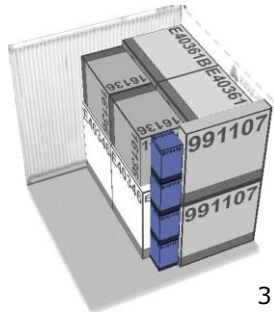

CUSTOMERS: ABC STORE

ID# 00030956

PALLET: 01 of 02

PACKING LIST									
NO	Item Code	Item Name	QTY (Pcs)	Dimensions			Gross Weight (Kg)	Volume (CBM)	Note
				D (cm)	W (cm)	H (Cm)			
1	16136	Cheeky Monkey Rust 2	2	28.0	36.0	44.0	2.6	0.09	Pallet Dimensions : (D 115cm W115cm H 13cm) Gross Weight: (25-30 Kg)
2	991107	Holly Leaf Merry Christmas Sign and Stake	2	8.5	53.0	54.5	2.0	0.05	
3	B10110	Glass Bottle 1 Litter	5	13.0	13.0	25.0	8.0	0.02	
4	E40361B	Italian Job Mini Blue	2	99.5	50.0	42.0	26.0	0.42	
5	E40346	Parrot Beverage Tub Standing	2	29.0	46.5	59.5	7.0	0.16	
6	991041	Pig Barnyard	1	56.5	29.5	44.0	4.1	0.07	
7	BYN2716B	The Mini Sleigh	1	27.0	61.5	44.0	5.9	0.07	
8	EC1100	Dolly P Small	2	33.5	42.5	53.5	9.0	0.15	
Total			17				64.6	1.04	

2

3