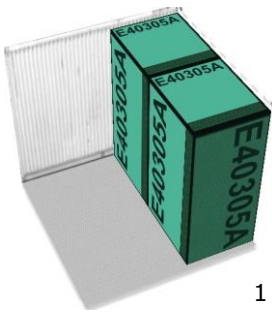

CUSTOMERS: ABC STORE

ID# 00030956

PALLET: 01 of 02

PACKING LIST									
NO	Item Code	Item Name	QTY (Pcs)	Dimensions			Gross Weight (Kg)	Volume (CBM)	Note
				D (cm)	W (cm)	H (Cm)			
1	16136	Cheeky Monkey Rust 2	2	28.0	36.0	44.0	2.6	0.09	Pallet Dimensions : (D 115cm W115cm H 13cm) Gross Weight: (25-30 Kg)
2	991107	Holly Leaf Merry Christmas Sign and Stake	2	8.5	53.0	54.5	2.0	0.05	
3	B10110	Glass Bottle 1 Litter	5	13.0	13.0	25.0	8.0	0.02	
4	E40361B	Italian Job Mini Blue	2	99.5	50.0	42.0	26.0	0.42	
5	E40346	Parrot Beverage Tub Standing	2	29.0	46.5	59.5	7.0	0.16	
6	991041	Pig Barnyard	1	56.5	29.5	44.0	4.1	0.07	
7	BYN2716B	The Mini Sleigh	1	27.0	61.5	44.0	5.9	0.07	
8	EC1100	Dolly P Small	2	33.5	42.5	53.5	9.0	0.15	
Total			17				64.6	1.04	

1

2

3

4

5

CUSTOMERS: ABC STORE

ID# 00030956

PALLET: 02 of 02

PACKING LIST									
NO	Item Code	Item Name	QTY (Pcs)	Dimensions			Gross Weight (Kg)	Volume (CBM)	Note
				D (cm)	W (cm)	H (Cm)			
1	12551	Marsh Heron Standing	2	25.0	20.0	45.0	2.5	0.05	Pallet Dimensions : (D 115cm W115cm H 13cm) Gross Weight: (25-30 Kg)
2	E40305A	Airstream Cooler	2	105.0	47.0	55.5	29.6	0.55	
3	991109	Santas Hat Merry Christmas Sign and Stake	5	4.0	49.5	59.0	2.1	0.06	
4	BYN2716B	The Mini Sleigh	2	27.0	61.5	44.0	5.9	0.15	
5	E10730	Boo the Scarecrow Large	1	36.5	88.0	71.5	7.5	0.23	
Total			12				47.6	1.03	

ELEMENTS

PALLET
H 13 W 116 D 116
(cm)

PALLET BOX
H 112 W 116 D 116
(cm)

BIG ITEM
Various dimensions

PACKING METHODS

SINGLE PALLET PACKING

= 1 pallet + 1 pallet box

(H 125 x W 116 x D 116 cm)